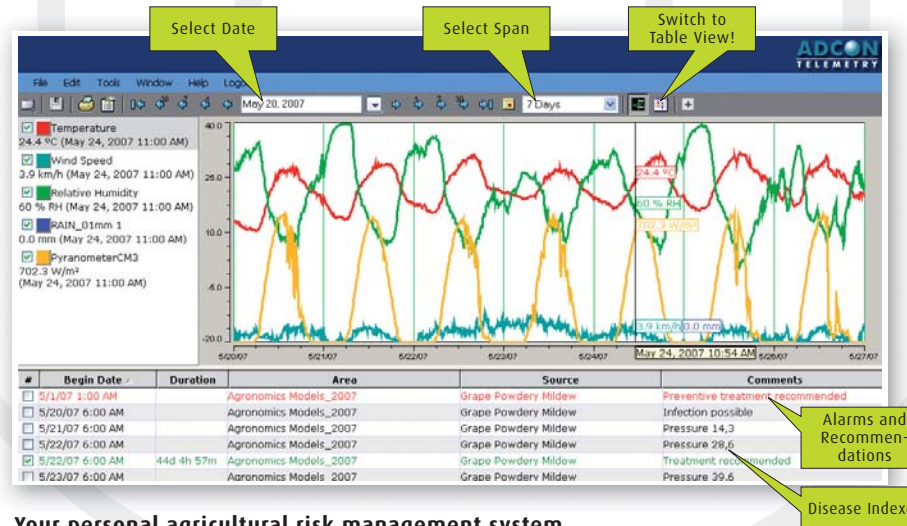

Local dealer

SMART WIRELESS SOLUTIONS

SMART WIRELESS SOLUTIONS

ADCON TELEMETRY

Save chemicals - get better and healthier crops!

Growers benefit

- > Get important information anytime, anywhere, even from remote locations
- > Support the environment
- > Only spray when it is really necessary - **save 20% and more in agrochemicals**
- > Custom chemical database, full treatment traceability
- > Save energy, time and money
- > Improve yield and quality

What we provide

- > Site specific weather information in near real-time
- > Numerous methods for degree-day calculation
- > Frost warnings via email/SMS
- > Disease indexes and Treatment recommendations
- > Statistical computations, like precipitation sums, temperature and humidity averages, etc.
- > User definable thresholds to trigger alarms and events
- > Customizable graphs - make them look the way you want!
- > Multi-language user-interface
- > Fully web enabled - work through a web browser, from any computer, from anywhere, at any time!
- > WAP Interface for mobile data access

Your personal agricultural risk management system

Adcon's comprehensive, flexible software addVANTAGE Pro 5 provides you with an efficient instrument to analyze your data by a multitude of available extensions **specifically matched to your needs**.

Crop protection models for a wide range of crops

Leading plant and disease specialists from all over the world support the use of disease risk indexes, growing degree-day calculation and chilling hours. Reduce chemical usage during low disease pressure periods and optimize your spraying intervals during high-pressure periods. Our models give you accurate information for accurate management decisions.