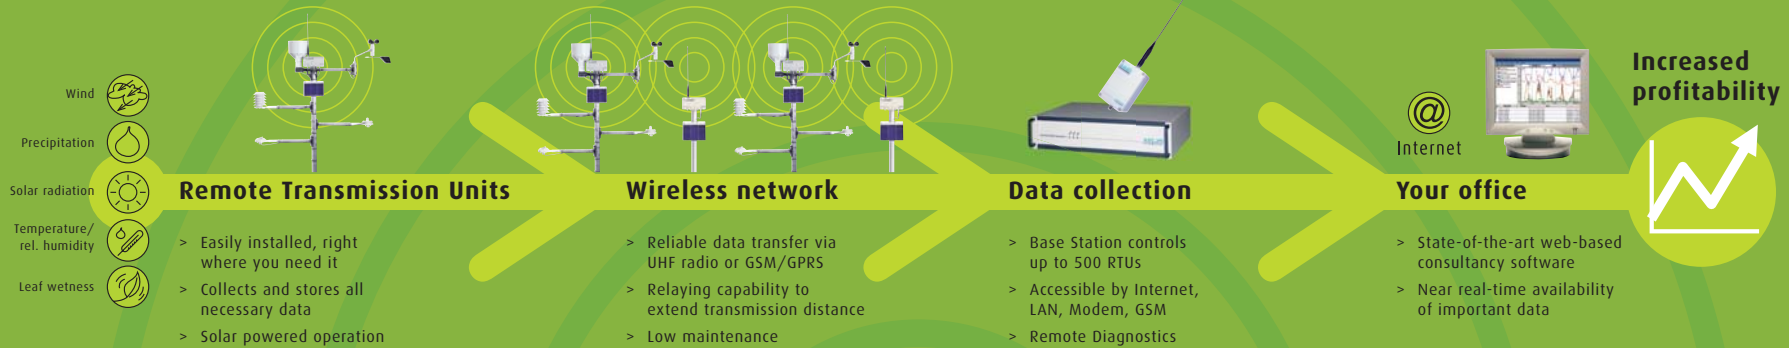

Local dealer

SMART WIRELESS SOLUTIONS

SMART WIRELESS SOLUTIONS

ADCON TELEMETRY

Save chemicals - get better and healthier crops!

Growers benefit

- > Get important information anytime, anywhere, even from remote locations
- > Support the environment
- > Only spray when it is really necessary - **save 20% and more in agrochemicals**
- > Custom chemical database, full treatment traceability
- > Save energy, time and money
- > Improve yield and quality