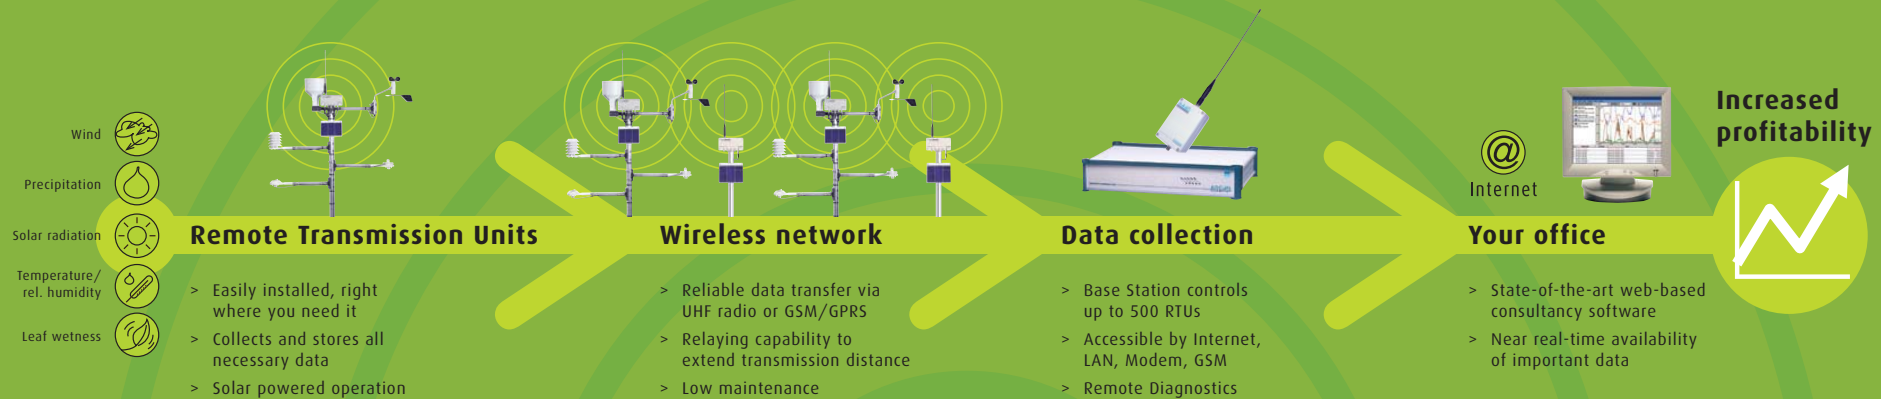

Local dealer

Wireless communication with your crops!

Integrated management solutions for agriculture

Save chemicals - get better and healthier crops!

Growers benefit

- > Get important information anytime, anywhere, even from remote locations
- > Support the environment
- > Only spray when it is really necessary - **save 20% and more in agrochemicals**
- > Custom chemical database, full treatment traceability
- > Save energy, time and money
- > Improve yield and quality