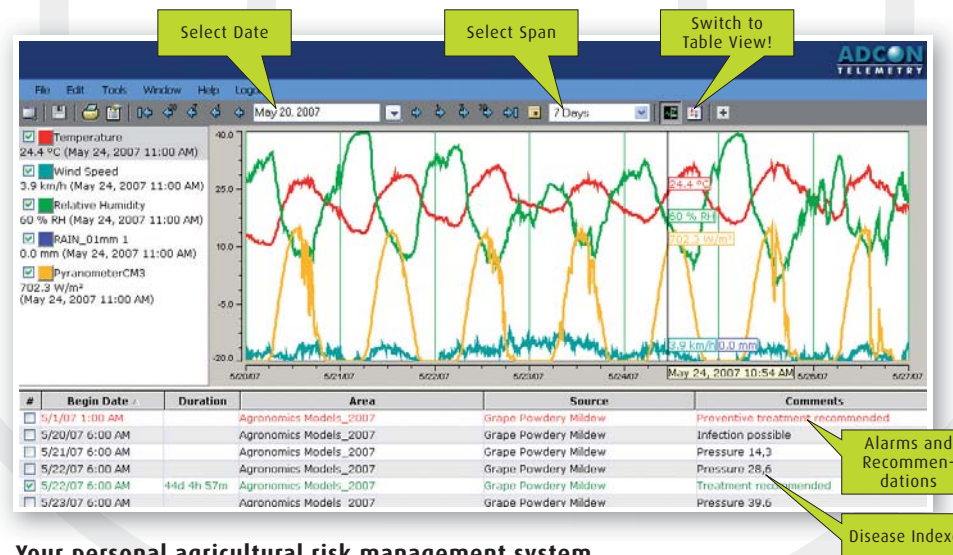

Local dealer

Wireless communication with your crops!

Integrated management solutions for agriculture

Save chemicals - get better and healthier crops!

Growers benefit

- > Get important information anytime, anywhere, even from remote locations
- > Support the environment
- > Only spray when it is really necessary - **save 20% and more in agrochemicals**
- > Custom chemical database, full treatment traceability
- > Save energy, time and money
- > Improve yield and quality

What we provide

- > Site specific weather information in near real-time
- > Numerous methods for degree-day calculation
- > Frost warnings via email/SMS
- > Disease indexes and Treatment recommendations
- > Statistical computations, like precipitation sums, temperature and humidity averages, etc.
- > User definable thresholds to trigger alarms and events
- > Customizable graphs - make them look the way you want!
- > Multi-language user-interface
- > Fully web enabled - work through a web browser, from any computer, from anywhere, at any time!
- > WAP Interface for mobile data access

Your personal agricultural risk management system

Adcon's comprehensive, flexible software addVANTAGE Pro 5 provides you with an efficient instrument to analyze your data by a multitude of available extensions **specifically matched to your needs.**

Crop protection models for a wide range of crops

Leading plant and disease specialists from all over the world support the use of disease risk indexes, growing degree-day calculation and chilling hours. Reduce chemical usage during low disease pressure periods and optimize your spraying intervals during high-pressure periods. Our models give you accurate information for accurate management decisions.